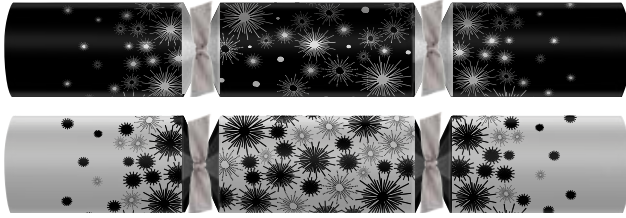

Plastic Free
Content

12" PREMIUM CRACKERS

Midnight Silver Sparkle

Code: C502-MDS-N
Case: 50 x 12" Content: N