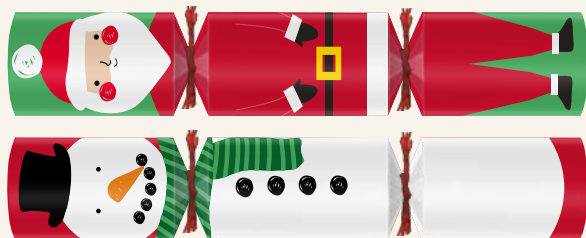

Plastic Free
Content

For every box of charity crackers which you buy we will donate £1

We are very proud to continue to work with the fantastic charity Young Minds for the 2nd year.

YoungMinds are a UK leading charity fighting for children and young people's mental health. They set out to ensure that young people get the best possible mental health support and have the resilience to overcome life's difficulties.

For more information on this great charity please go to www.youngminds.org.uk

Santa & Snowman
Code: C501-SSM-3
Case: 50 x 11"
Content: 3