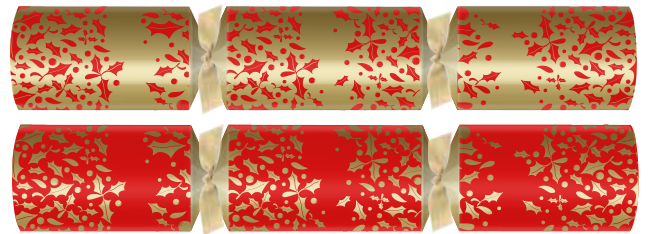

Scattered Holly

Code: C502-SHL-N
Case: 50 x 12" Content: N