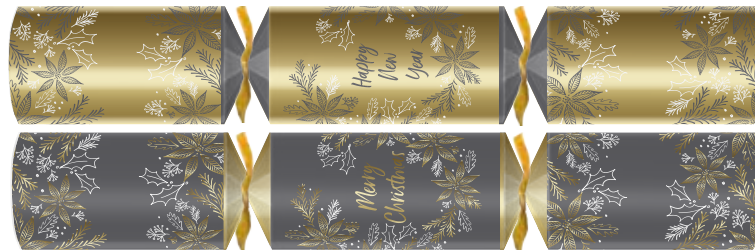

Méribel

Code: C503-MER-O Case: 50 x 13" Content: O