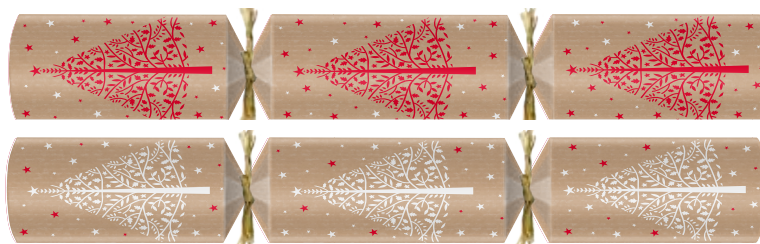

Kraft Woodland - FSC® Certified

Code: C503KWD-E3 Case: 50 x 13" Content: E3

CONTENT E3 - Plastic Free

Contains 1 hanging decoration, hat and motto