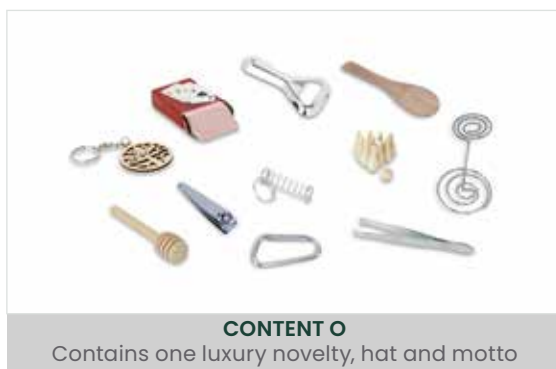

## Gunmetal Fleur De Lys

Code: C242-GMF-O

Case: 24 x 12"

Content: 0

EMBOSSED

CONTENT 0

Contains one luxury novelty, hat and motto

FSC® Certified Plastic Free Content