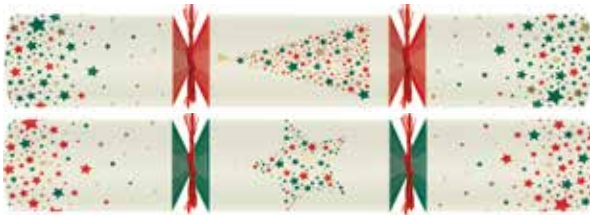

10" PARTY CRACKERS

Starfall
Code: C500-STF-1
Case: 50 x 10" Content: 1
Code: C1000STF-1
Case: 100 x 10" Content: 1