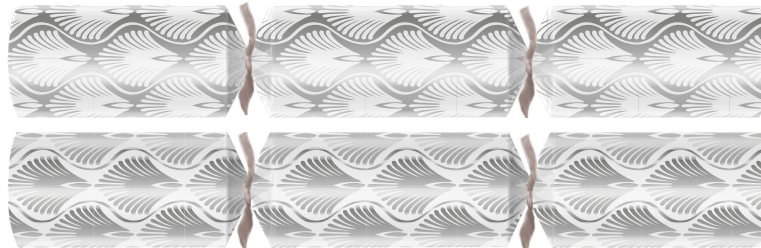

Silver Rockefeller

Code: C503-SRF-O Case: 50 x 13" Content: O