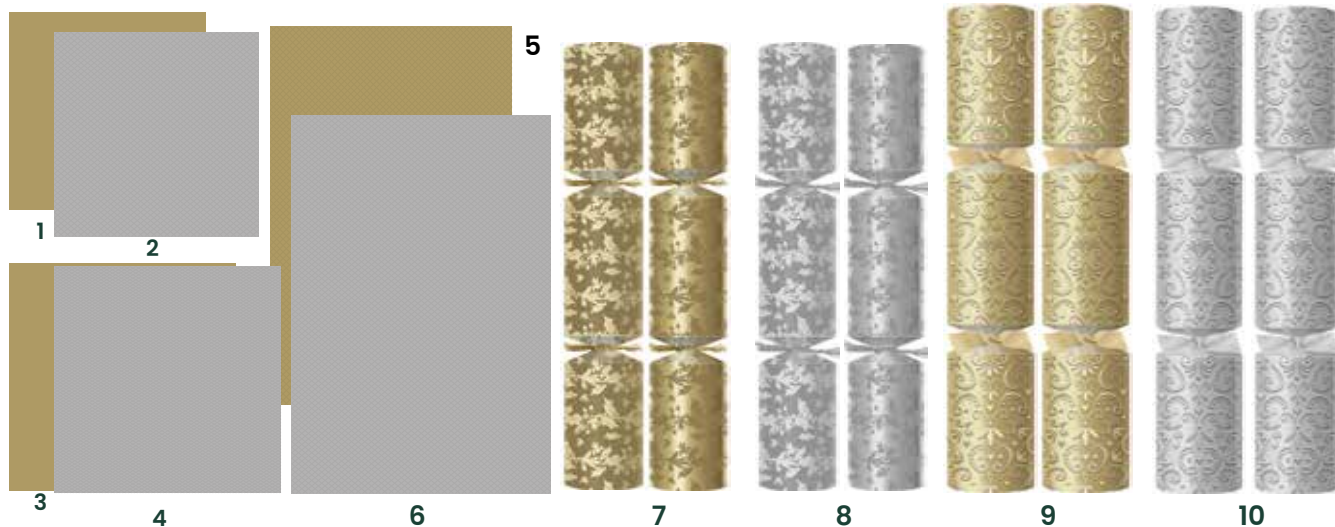

NO	CODE	NO	CODE	SIZE & DESCRIPTION	PACK
1	X33-GOL	2	X33-SIL	33cm 3 Ply Napkins	10x100
3	X63-GOL	4	X63-SIL	40cm 3 Ply Napkins	6x100
3	PSOFT-GOL	4	PSOFT-SIL	40cm Swansoft Napkins	10X50
5	SLK-SC-GOL	6	SLK-SC-SIL	90cm Swansilk Slipcovers	4X25
5	SLK-TC-GOL	6	SLK-TC-SIL	120cm Swansilk Tablecovers	5X10
5	SLK-BR-GOL	6	SLK-BR-SIL	120cm x 40m Swansilk Banqueting Roll	1
5	TABRUN-GOL*	6	TABRUN-SIL*	38cm x 12m Swansoft TableRunner	1x6
7	C501-GHB-C	8	C501-SHB-C	11" Crackers – Holly Berry	1x50
7	C1001GHB-C	8	C1001SHB-C	11" Crackers – Holly Berry	1x100
9	C242-GFL-O	10	C242-SVF-O	12" Crackers - Fleur De Lys O Content	1x24

* All tablerunners are perforated every 120cm – 10 pieces per roll